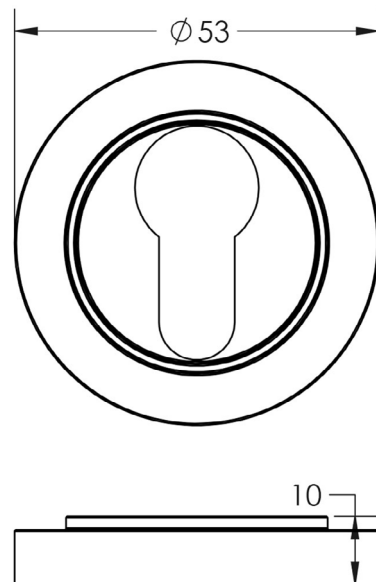

CODE

BUR-61PN-71PN

DESCRIPTION

Euro Escutcheon

STANDARDS

PRODUCT SPECIFICATION

- Plain round rose
- Matt lacquered solid brass

TECHNICAL DRAWING