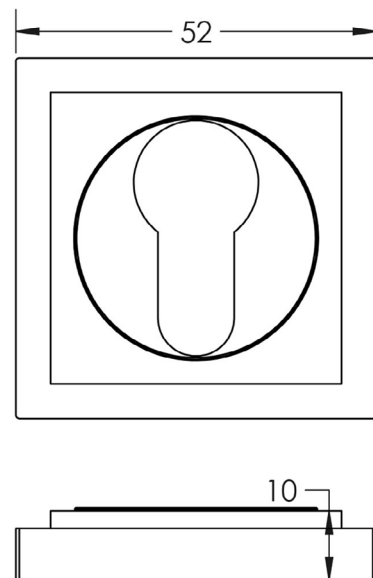

CODE

**BUR-61PN-173PN**

DESCRIPTION

**Euro Escutcheon**

STANDARDS

PRODUCT SPECIFICATION

- Stepped square rose
- Matt lacquered solid brass

TECHNICAL DRAWING