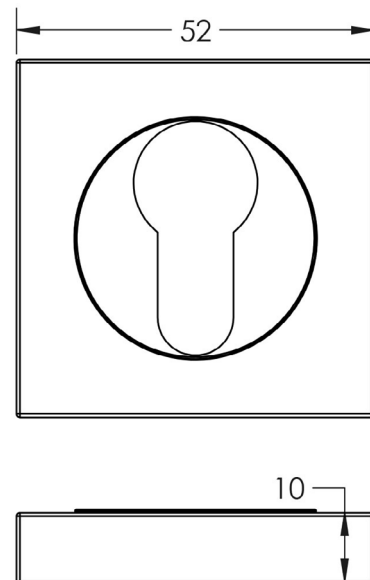

CODE

BUR-61PN-171PN

DESCRIPTION

Euro Escutcheon

STANDARDS

PRODUCT SPECIFICATION

- Plain square rose
- Matt lacquered solid brass

TECHNICAL DRAWING