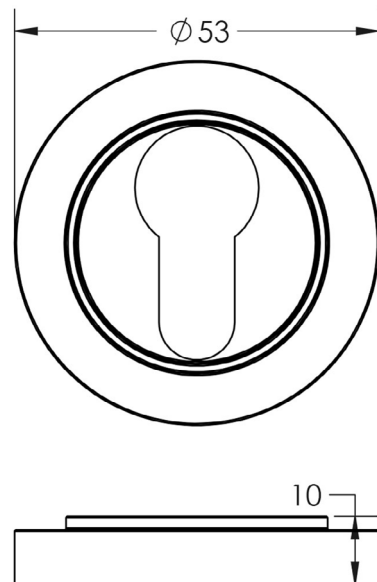

CODE

BUR-61MB-71MB

DESCRIPTION

Euro Escutcheon

STANDARDS

PRODUCT SPECIFICATION

- Plain round rose
- Matt lacquered solid brass

TECHNICAL DRAWING