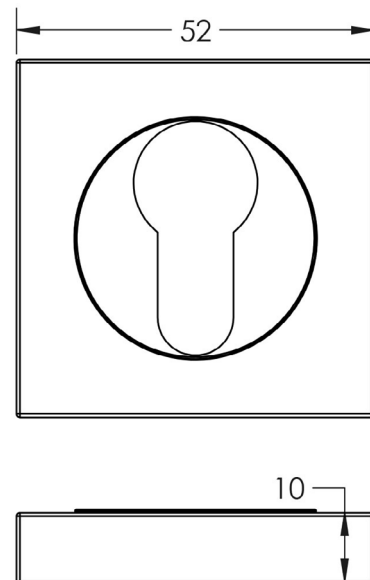

CODE

BUR-61MB-171MB

DESCRIPTION

Euro Escutcheon

STANDARDS

PRODUCT SPECIFICATION

- Plain square rose
- Matt lacquered solid brass

TECHNICAL DRAWING