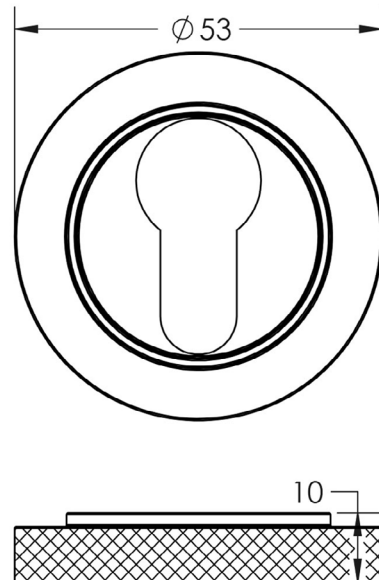

CODE

BUR-61DB-75DB

DESCRIPTION

Standard Escutcheon

STANDARDS

PRODUCT SPECIFICATION

- Knurled round rose
- Matt lacquered solid brass

TECHNICAL DRAWING