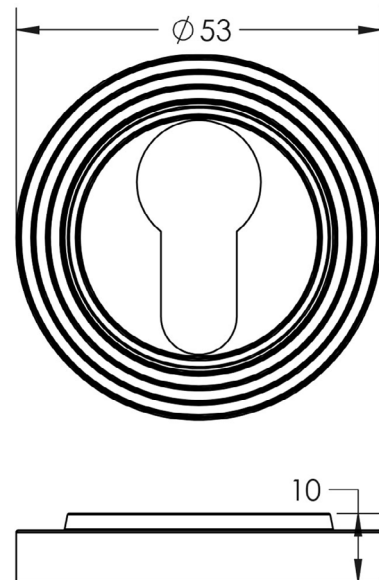

CODE

BUR-61DB-74DB

DESCRIPTION

Euro Escutcheon

STANDARDS

PRODUCT SPECIFICATION

- Reeded round rose
- Matt lacquered solid brass

TECHNICAL DRAWING