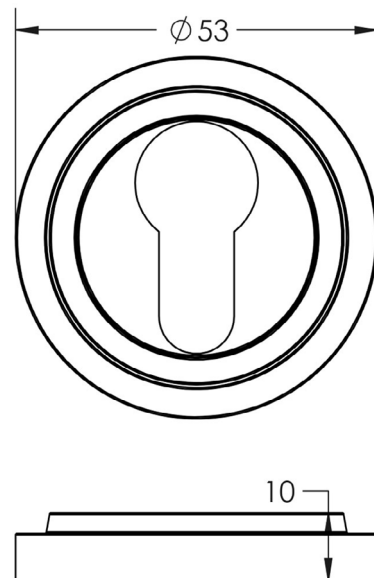

CODE

**BUR-61DB-73DB**

DESCRIPTION

**Euro Escutcheon**

STANDARDS

PRODUCT SPECIFICATION

- Stepped round rose
- Matt lacquered solid brass

TECHNICAL DRAWING