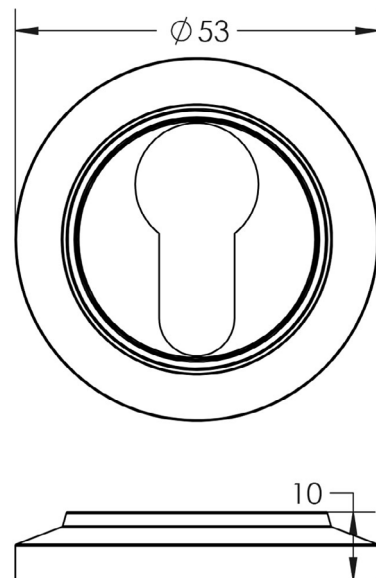

CODE

BUR-61DB-72DB

DESCRIPTION

Euro Escutcheon

STANDARDS

PRODUCT SPECIFICATION

- Chamfered round rose
- Matt lacquered solid brass

TECHNICAL DRAWING