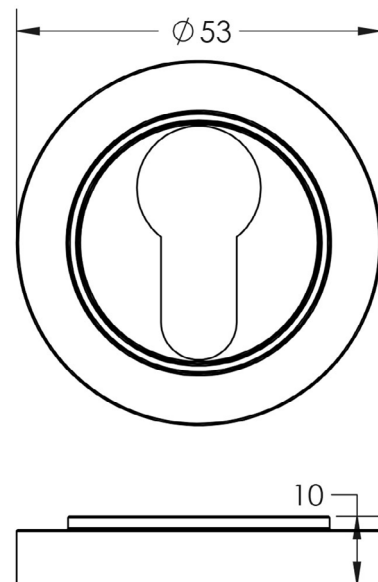

CODE

**BUR-61DB-71DB**

DESCRIPTION

**Euro Escutcheon**

STANDARDS

PRODUCT SPECIFICATION

- Plain round rose
- Matt lacquered solid brass

TECHNICAL DRAWING