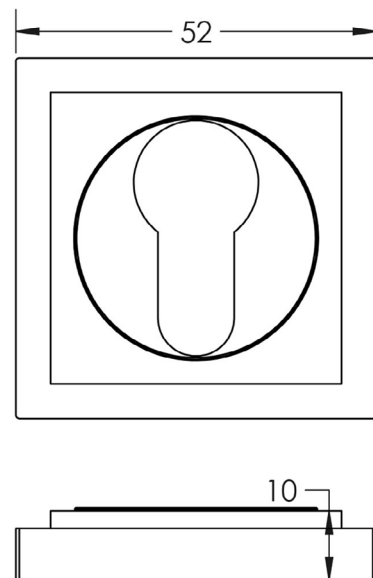

CODE

BUR-61DB-173DB

DESCRIPTION

Euro Escutcheon

STANDARDS

PRODUCT SPECIFICATION

- Stepped square rose
- Matt lacquered solid brass

TECHNICAL DRAWING