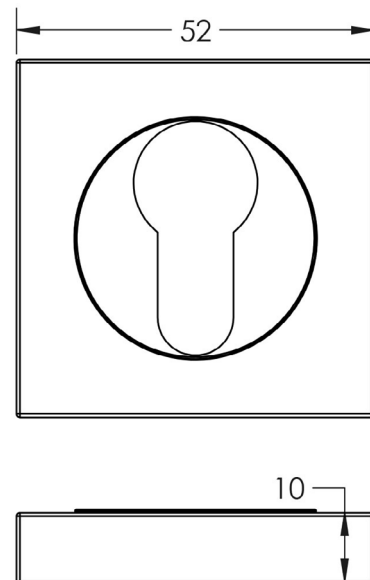

CODE

BUR-61DB-171DB

DESCRIPTION

Euro Escutcheon

STANDARDS

PRODUCT SPECIFICATION

- Plain square rose
- Matt lacquered solid brass

TECHNICAL DRAWING