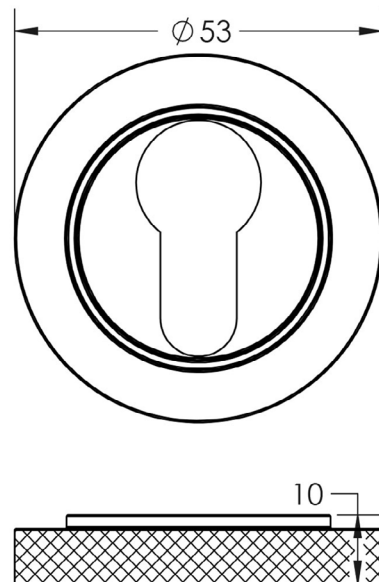

CODE

BUR-61AB-75AB

DESCRIPTION

Standard Escutcheon

STANDARDS

PRODUCT SPECIFICATION

- Knurled round rose
- Matt lacquered solid brass

TECHNICAL DRAWING