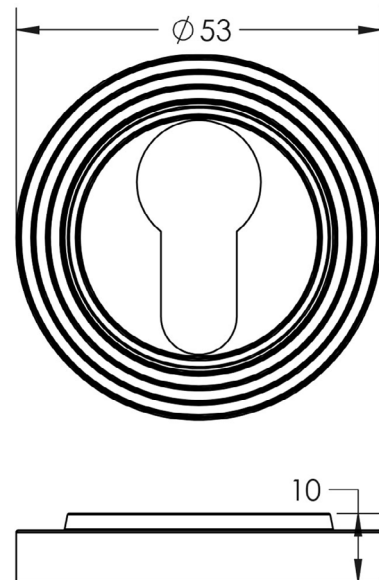

CODE

BUR-61AB-74AB

DESCRIPTION

Euro Escutcheon

STANDARDS

PRODUCT SPECIFICATION

- Reeded round rose
- Matt lacquered solid brass

TECHNICAL DRAWING