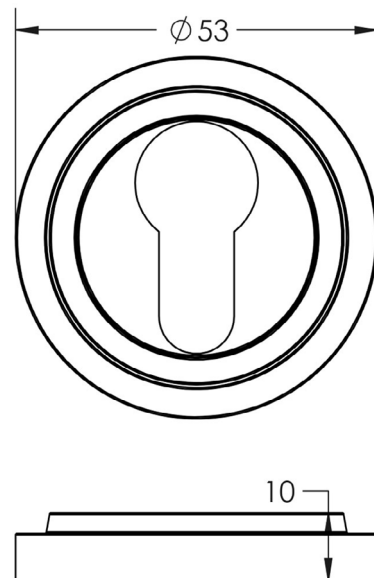

CODE

BUR-61AB-73AB

DESCRIPTION

Euro Escutcheon

STANDARDS

PRODUCT SPECIFICATION

- Stepped round rose
- Matt lacquered solid brass

TECHNICAL DRAWING