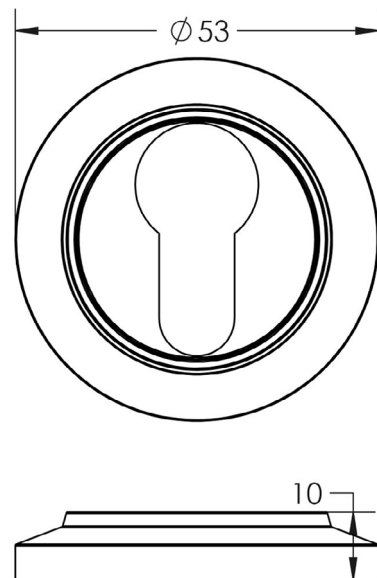

CODE

**BUR-61AB-72AB**

DESCRIPTION

**Euro Escutcheon**

STANDARDS

PRODUCT SPECIFICATION

- Chamfered round rose
- Matt lacquered solid brass

TECHNICAL DRAWING