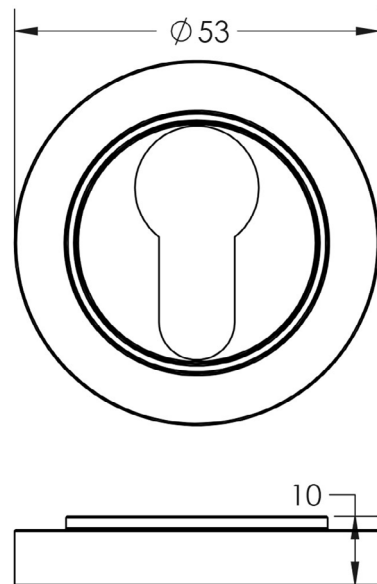

CODE

BUR-61AB-71AB

DESCRIPTION

Euro Escutcheon

STANDARDS

PRODUCT SPECIFICATION

- Plain round rose
- Matt lacquered solid brass

TECHNICAL DRAWING