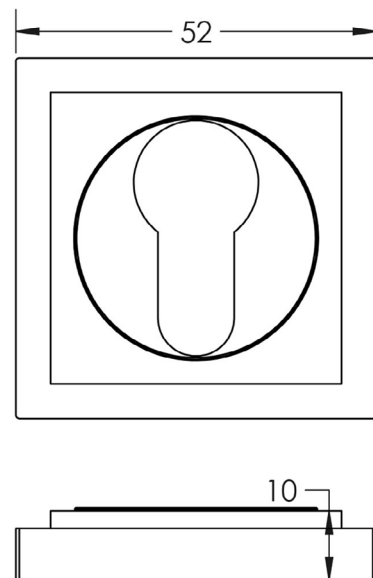

CODE

BUR-61AB-173AB

DESCRIPTION

Euro Escutcheon

STANDARDS

PRODUCT SPECIFICATION

- Stepped square rose
- Matt lacquered solid brass

TECHNICAL DRAWING