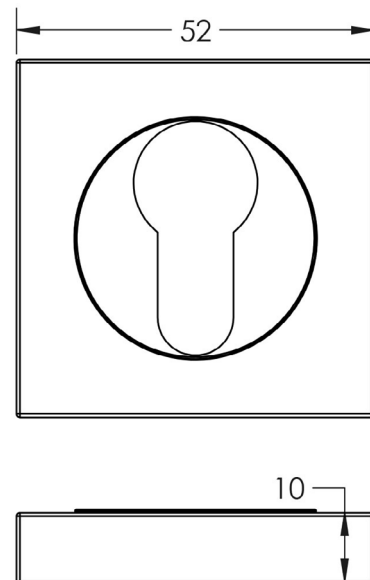

CODE

BUR-61AB-171AB

DESCRIPTION

Euro Escutcheon

STANDARDS

PRODUCT SPECIFICATION

- Plain square rose
- Matt lacquered solid brass

TECHNICAL DRAWING