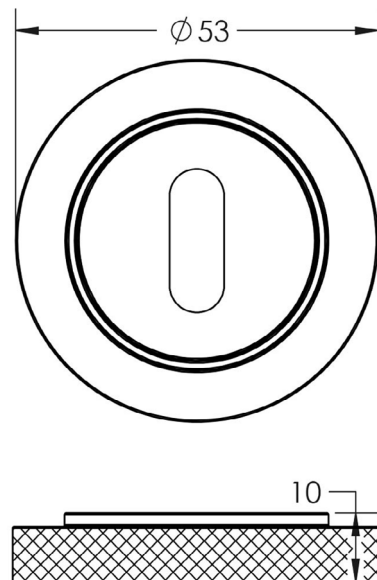

CODE

**BUR-60SN-75SN**

DESCRIPTION

**Standard Escutcheon**

STANDARDS

PRODUCT SPECIFICATION

- Knurled round rose
- Matt lacquered solid brass

TECHNICAL DRAWING