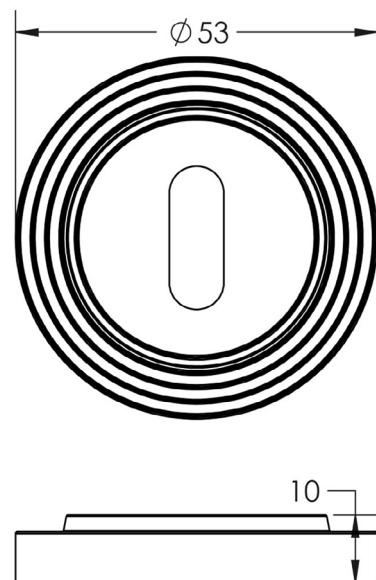

CODE

**BUR-60SN-74SN**

DESCRIPTION

**Standard Escutcheon**

STANDARDS

PRODUCT SPECIFICATION

- Reeded round rose
- Matt lacquered solid brass

TECHNICAL DRAWING