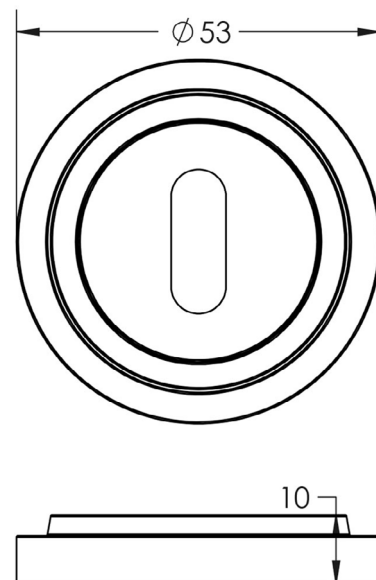

CODE

BUR-60SN-73SN

DESCRIPTION

Standard Escutcheon

STANDARDS

PRODUCT SPECIFICATION

- Stepped round rose
- Matt lacquered solid brass

TECHNICAL DRAWING