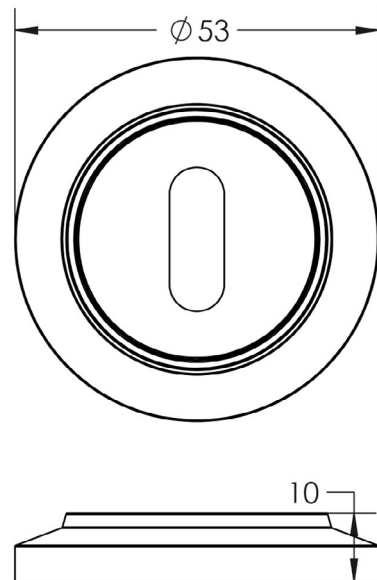

CODE

BUR-60SN-72SN

DESCRIPTION

Standard Escutcheon

STANDARDS

PRODUCT SPECIFICATION

- Chamfered round rose
- Matt lacquered solid brass

TECHNICAL DRAWING