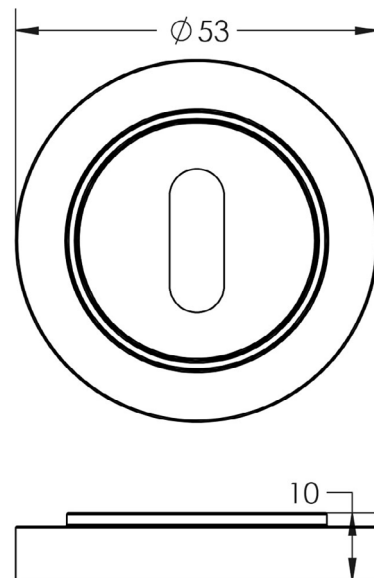

CODE

BUR-60SN-71SN

DESCRIPTION

Standard Escutcheon

STANDARDS

PRODUCT SPECIFICATION

- Plain round rose
- Matt lacquered solid brass

TECHNICAL DRAWING