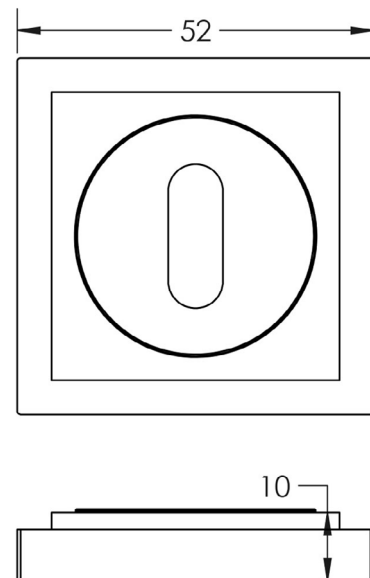

CODE

BUR-60SN-173SN

DESCRIPTION

Standard Escutcheon

STANDARDS

PRODUCT SPECIFICATION

- Stepped square rose
- Matt lacquered solid brass

TECHNICAL DRAWING