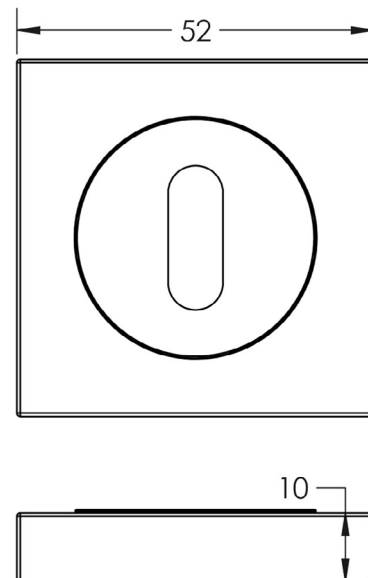

CODE

BUR-60SN-171SN

DESCRIPTION

Standard Escutcheon

STANDARDS

PRODUCT SPECIFICATION

- Plain square rose
- Matt lacquered solid brass

TECHNICAL DRAWING