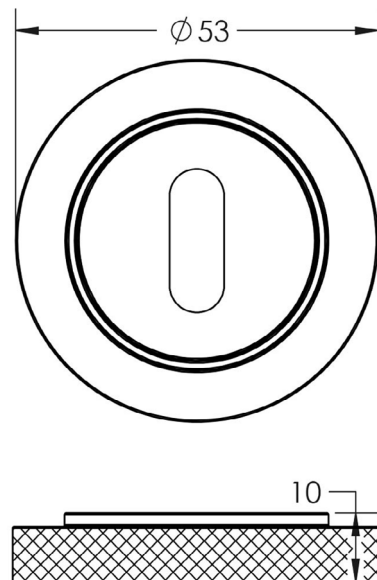

CODE

**BUR-60SB-75SB**

DESCRIPTION

**Standard Escutcheon**

STANDARDS

PRODUCT SPECIFICATION

- Knurled round rose
- Matt lacquered solid brass

TECHNICAL DRAWING