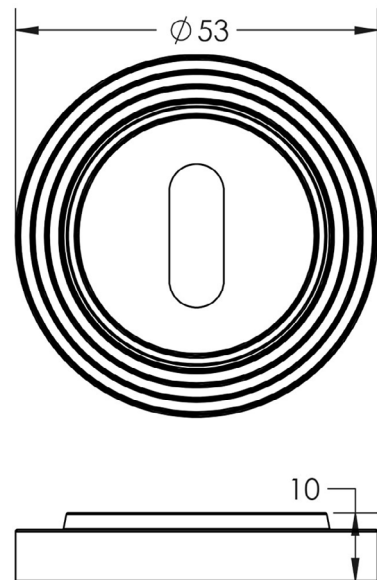

CODE

BUR-60SB-74SB

DESCRIPTION

Standard Escutcheon

STANDARDS

PRODUCT SPECIFICATION

- Reeded round rose
- Matt lacquered solid brass

TECHNICAL DRAWING