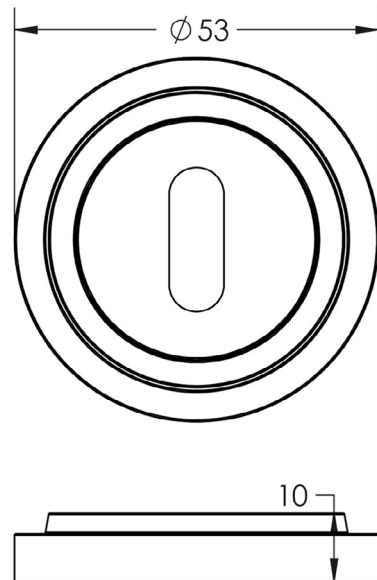

CODE

BUR-60SB-73SB

DESCRIPTION

Standard Escutcheon

STANDARDS

PRODUCT SPECIFICATION

- Stepped round rose
- Matt lacquered solid brass

TECHNICAL DRAWING