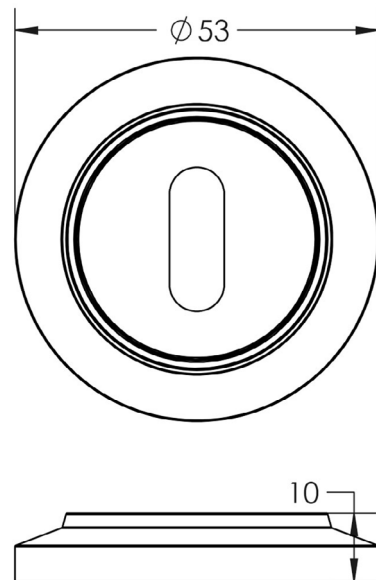

CODE

BUR-60SB-72SB

DESCRIPTION

Standard Escutcheon

STANDARDS

PRODUCT SPECIFICATION

- Chamfered round rose
- Matt lacquered solid brass

TECHNICAL DRAWING