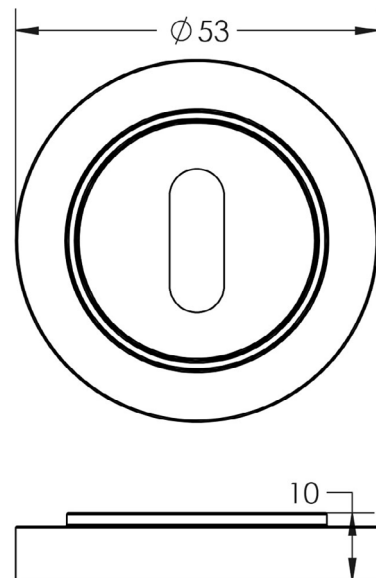

CODE

BUR-60SB-71SB

DESCRIPTION

Standard Escutcheon

STANDARDS

PRODUCT SPECIFICATION

- Plain round rose
- Matt lacquered solid brass

TECHNICAL DRAWING