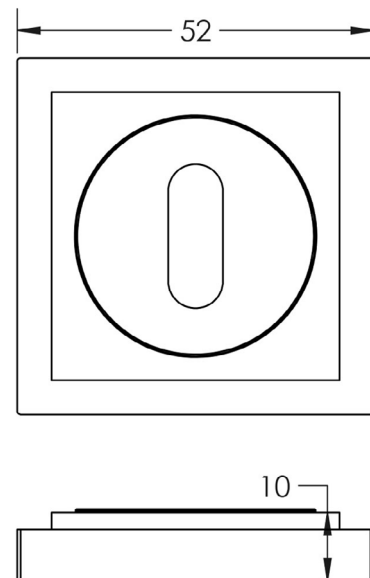

CODE

BUR-60SB-173SB

DESCRIPTION

Standard Escutcheon

STANDARDS

PRODUCT SPECIFICATION

- Stepped square rose
- Matt lacquered solid brass

TECHNICAL DRAWING