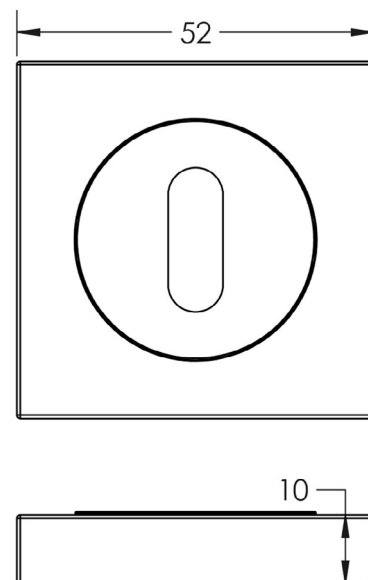

CODE

**BUR-60SB-171SB**

DESCRIPTION

**Standard Escutcheon**

STANDARDS

PRODUCT SPECIFICATION

- Plain square rose
- Matt lacquered solid brass

TECHNICAL DRAWING