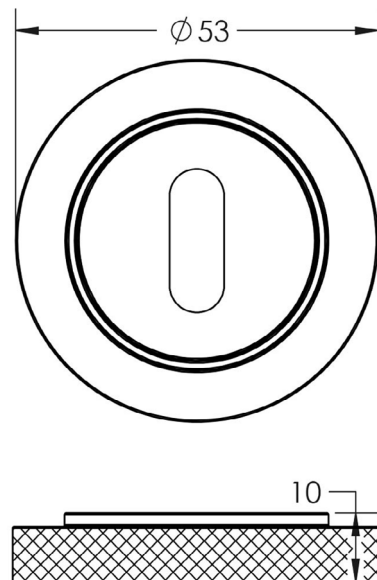

CODE

BUR-60PN-75PN

DESCRIPTION

Standard Escutcheon

STANDARDS

PRODUCT SPECIFICATION

- Knurled round rose
- Matt lacquered solid brass

TECHNICAL DRAWING