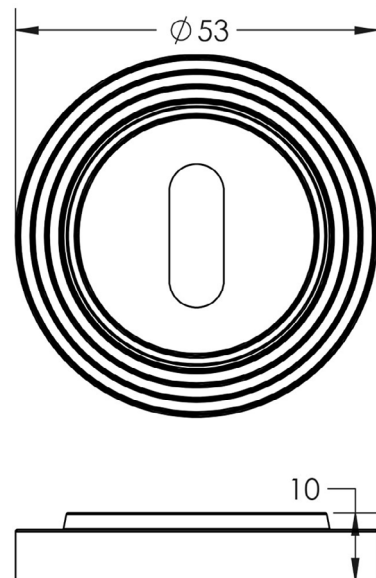

CODE

BUR-60PN-74PN

DESCRIPTION

Standard Escutcheon

STANDARDS

PRODUCT SPECIFICATION

- Reeded round rose
- Matt lacquered solid brass

TECHNICAL DRAWING