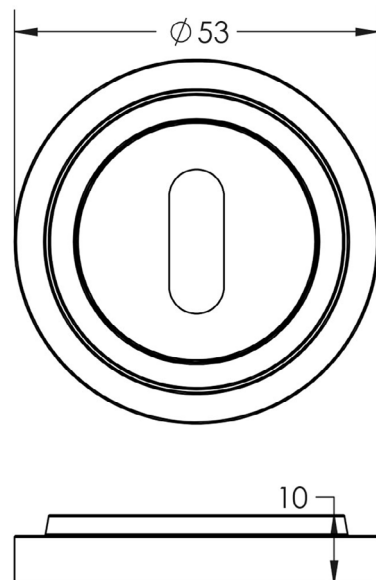

CODE

BUR-60PN-73PN

DESCRIPTION

Standard Escutcheon

STANDARDS

PRODUCT SPECIFICATION

- Stepped round rose
- Matt lacquered solid brass

TECHNICAL DRAWING