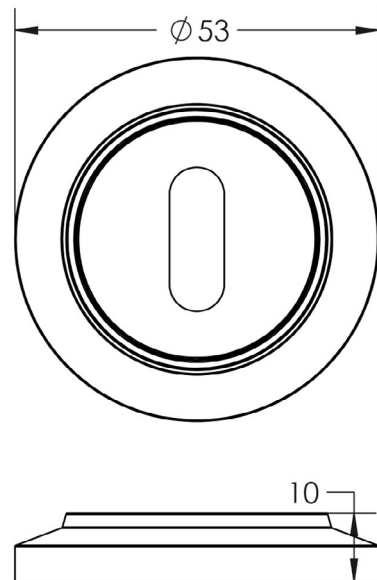

CODE

**BUR-60PN-72PN**

DESCRIPTION

**Standard Escutcheon**

STANDARDS

PRODUCT SPECIFICATION

- Chamfered round rose
- Matt lacquered solid brass

TECHNICAL DRAWING