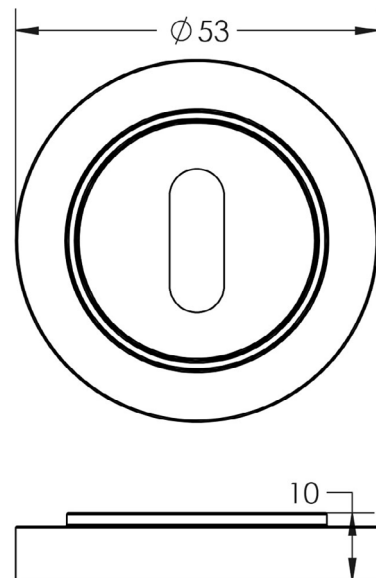

CODE

BUR-60PN-71PN

DESCRIPTION

Standard Escutcheon

STANDARDS

PRODUCT SPECIFICATION

- Plain round rose
- Matt lacquered solid brass

TECHNICAL DRAWING