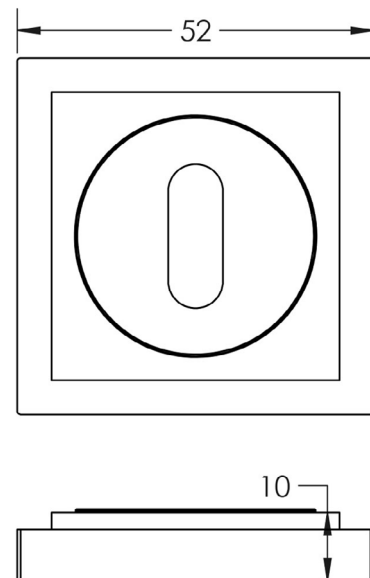

CODE

BUR-60PN-173PN

DESCRIPTION

Standard Escutcheon

STANDARDS

PRODUCT SPECIFICATION

- Stepped square rose
- Matt lacquered solid brass

TECHNICAL DRAWING