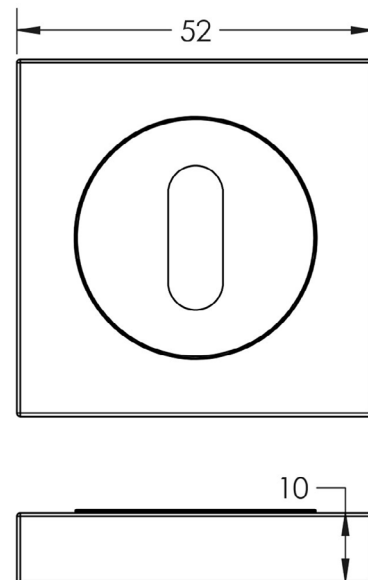

CODE

BUR-60PN-171PN

DESCRIPTION

Standard Escutcheon

STANDARDS

PRODUCT SPECIFICATION

- Plain square rose
- Matt lacquered solid brass

TECHNICAL DRAWING