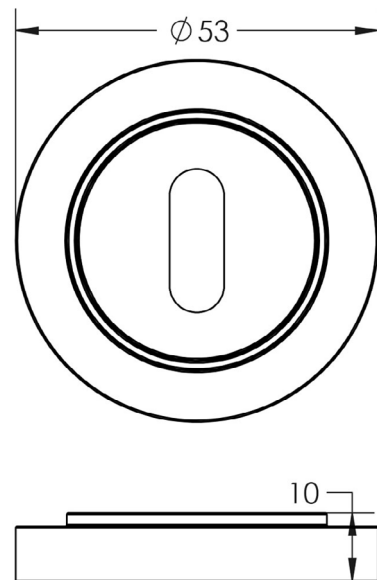

CODE

BUR-60MB-71MB

DESCRIPTION

Standard Escutcheon

STANDARDS

PRODUCT SPECIFICATION

- Plain round rose
- Matt lacquered solid brass

TECHNICAL DRAWING