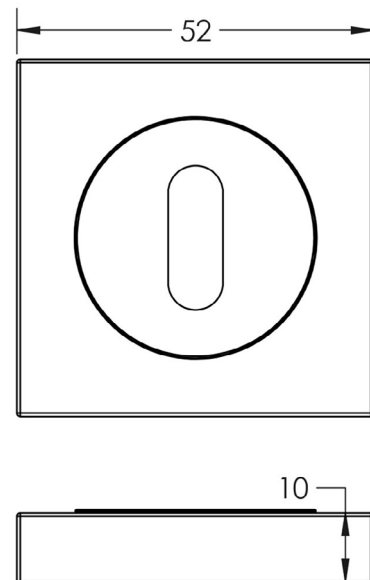

CODE

**BUR-60MB-171MB**

DESCRIPTION

**Standard Escutcheon**

STANDARDS

PRODUCT SPECIFICATION

- Plain square rose
- Matt lacquered solid brass

TECHNICAL DRAWING