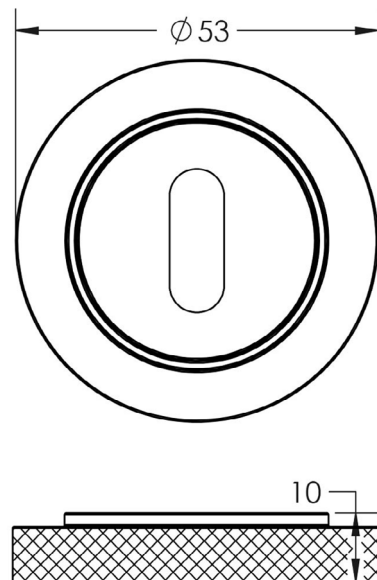

CODE

BUR-60DB-75DB

DESCRIPTION

Standard Escutcheon

STANDARDS

PRODUCT SPECIFICATION

- Knurled round rose
- Matt lacquered solid brass

TECHNICAL DRAWING