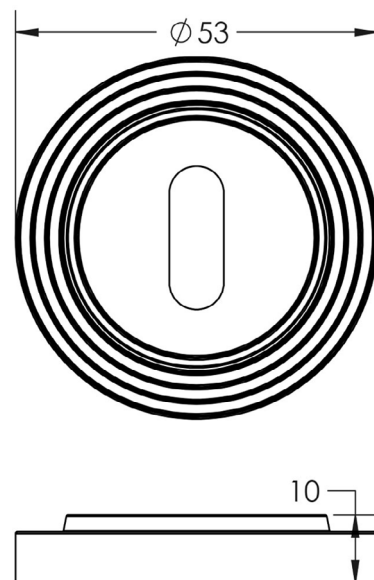

CODE

BUR-60DB-74DB

DESCRIPTION

Standard Escutcheon

STANDARDS

PRODUCT SPECIFICATION

- Reeded round rose
- Matt lacquered solid brass

TECHNICAL DRAWING