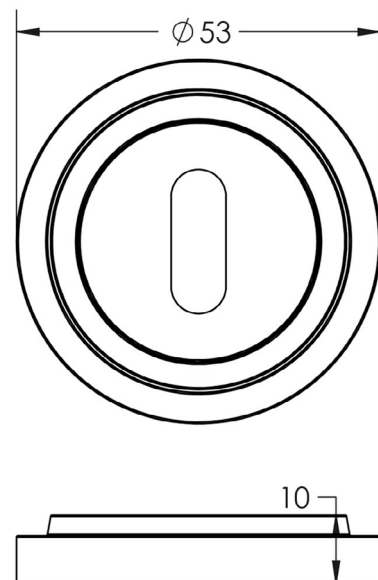

CODE

BUR-60DB-73DB

DESCRIPTION

Standard Escutcheon

STANDARDS

PRODUCT SPECIFICATION

- Stepped round rose
- Matt lacquered solid brass

TECHNICAL DRAWING