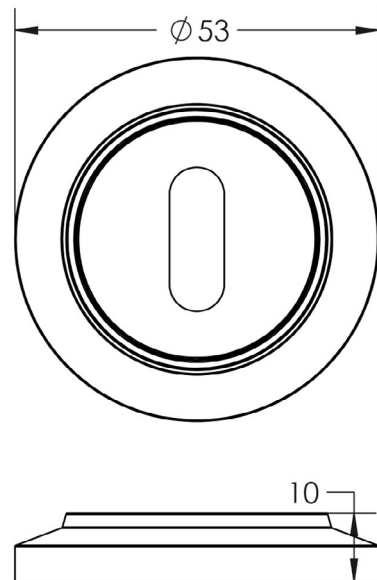

CODE

**BUR-60DB-72DB**

DESCRIPTION

**Standard Escutcheon**

STANDARDS

PRODUCT SPECIFICATION

- Chamfered round rose
- Matt lacquered solid brass

TECHNICAL DRAWING