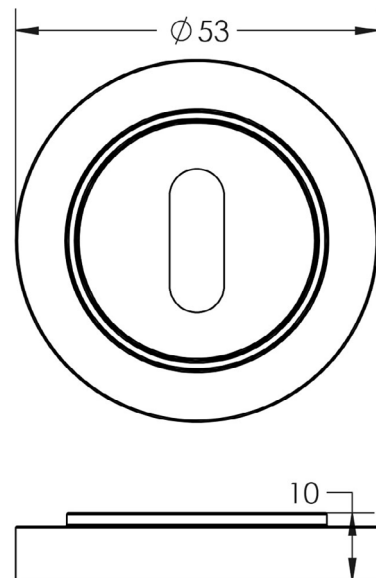

CODE

BUR-60DB-71DB

DESCRIPTION

Standard Escutcheon

STANDARDS

PRODUCT SPECIFICATION

- Plain round rose
- Matt lacquered solid brass

TECHNICAL DRAWING