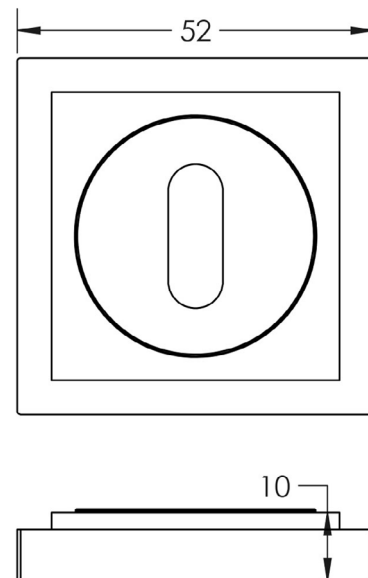

CODE

BUR-60DB-173DB

DESCRIPTION

Standard Escutcheon

STANDARDS

PRODUCT SPECIFICATION

- Stepped square rose
- Matt lacquered solid brass

TECHNICAL DRAWING