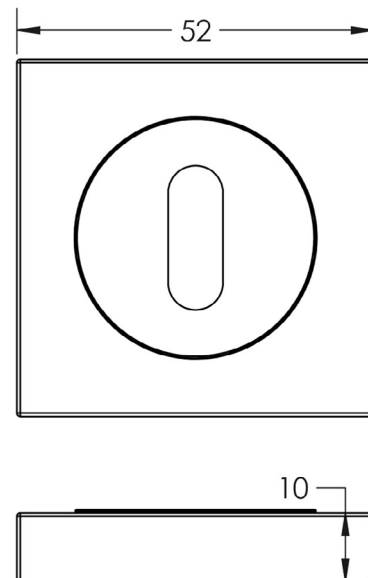

CODE

**BUR-60DB-171DB**

DESCRIPTION

**Standard Escutcheon**

STANDARDS

PRODUCT SPECIFICATION

- Plain square rose
- Matt lacquered solid brass

TECHNICAL DRAWING