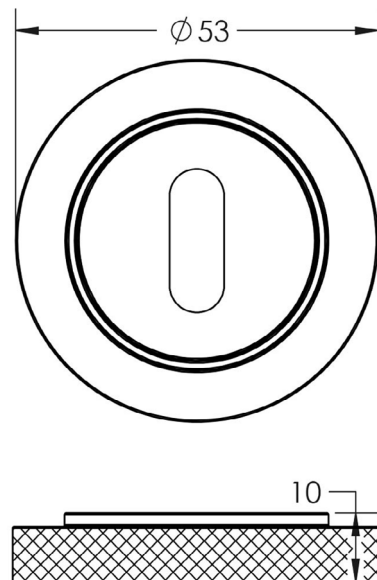

CODE

**BUR-60AB-75AB**

DESCRIPTION

**Standard Escutcheon**

STANDARDS

PRODUCT SPECIFICATION

- Knurled round rose
- Matt lacquered solid brass

TECHNICAL DRAWING